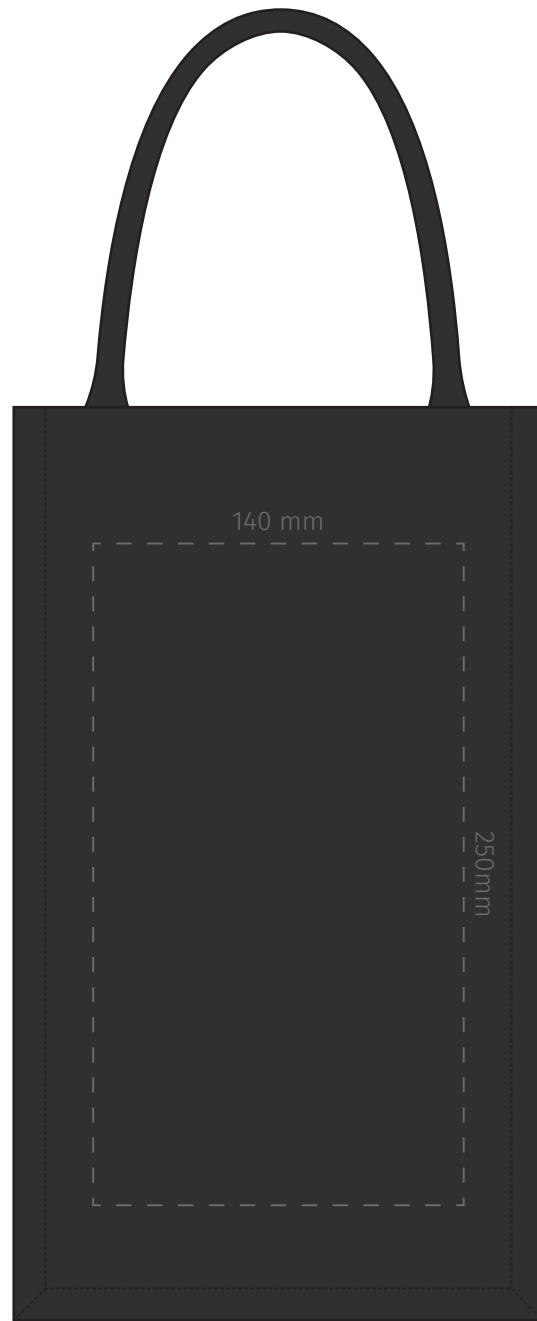

TEMPLATE:
■ JUTE WINE BAG

BRANDING - Screen
Max branding area 140 x 250mm

Item shown at 35% actual size when viewed on A4 paper